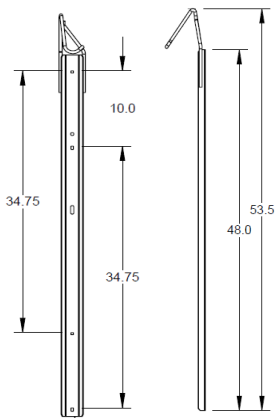

84" minimum ceiling height

Powder Coat (Black Only)

Recommended anchor: #6264 For concrete walls
All other surfaces contact local hardware store

1 year warranty

Made in the USA

Anchors must be purchased separately

6006 Shown

6003F Shown

6003T Shown

6003FC Shown

Dimensions

| Model # | Description | Weight | Length | Width | Space Requirement |
|---------|-------------|-----------|--------|-------|-------------------|
| 6006 | Locking | 16.7 lbs. | 53.5" | 4.9" | 71" x 45" |
| 6003C | Locking | 8 lbs. | 53.5" | 2.9" | 71" x 45" |
| 6003T | Non-Locking | 6 lbs. | 53.4" | 2.9" | 71" x 45" |
| 6003F | Non-Locking | 8 lbs. | 59.6" | 5.2" | 71" x 45" |
| 6003FC | Locking | 13 lbs. | 59.6" | 5.2" | 71" x 45" |