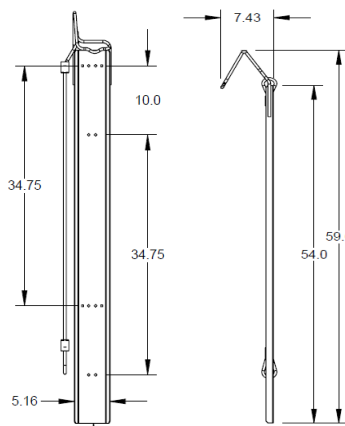

84" minimum ceiling height

Powder Coat (Black Only)

Recommended anchor: #6264 For concrete walls
All other surfaces contact local hardware store

1 year warranty

Made in the USA

Anchors must be purchased separately

6006 Shown

6003F Shown

6003T Shown

6003FC Shown

Dimensions

| Model # | Description | Weight | Length | Width | Space Requirement |
|---------|-------------|-----------|--------|-------|-------------------|
| 6006 | Locking | 16.7 lbs. | 53.5" | 4.9" | 71" x 45" |
| 6003C | Locking | 8 lbs. | 53.5" | 2.9" | 71" x 45" |
| 6003T | Non-Locking | 6 lbs. | 53.4" | 2.9" | 71" x 45" |
| 6003F | Non-Locking | 8 lbs. | 59.6" | 5.2" | 71" x 45" |
| 6003FC | Locking | 13 lbs. | 59.6" | 5.2" | 71" x 45" |