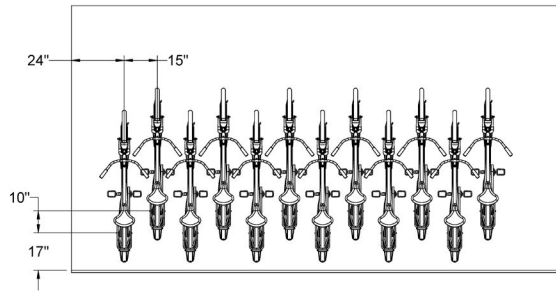

BIKE TRAC

The Bike Trac provide full bike coverage to protect the walls, while also providing freedom for capacity and mounting configuration. Available in locking (2 systems to choose from) and non-locking options.

Product Specifications

- Wide wheel track accepts all bikes
- Full length tray keeps bike in place and protects wall surface
- Two locking mechanism options available

Bike Trac

Recommended Setbacks

1 bike per trac

6006 Shown

6003F Shown

6003T Shown

6003FC Shown

Dimensions

| Model # | Description | Weight | Length | Width | Space Requirement |
|---------|-------------|-----------|--------|-------|-------------------|
| 6006 | Locking | 16.7 lbs. | 53.5" | 4.9" | 71" x 45" |
| 6003C | Locking | 8 lbs. | 53.5" | 2.9" | 71" x 45" |
| 6003T | Non-Locking | 6 lbs. | 53.4" | 2.9" | 71" x 45" |
| 6003F | Non-Locking | 8 lbs. | 59.6" | 5.2" | 71" x 45" |
| 6003FC | Locking | 13 lbs. | 59.6" | 5.2" | 71" x 45" |