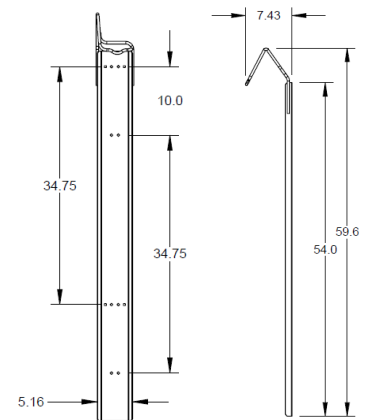

84" minimum ceiling height

Powder Coat (Black Only)

Recommended anchor: #6264 For concrete walls
All other surfaces contact local hardware store

1 year warranty

Made in the USA

Anchors must be purchased separately

6006 Shown

6003F Shown

6003T Shown

6003FC Shown

Dimensions

| Model # | Description | Weight | Length | Width | Space Requirement |
|---------|-------------|-----------|--------|-------|-------------------|
| 6006 | Locking | 16.7 lbs. | 53.5" | 4.9" | 71" x 45" |
| 6003C | Locking | 8 lbs. | 53.5" | 2.9" | 71" x 45" |
| 6003T | Non-Locking | 6 lbs. | 53.4" | 2.9" | 71" x 45" |
| 6003F | Non-Locking | 8 lbs. | 59.6" | 5.2" | 71" x 45" |
| 6003FC | Locking | 13 lbs. | 59.6" | 5.2" | 71" x 45" |