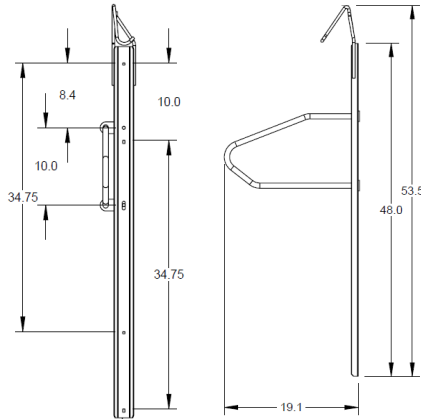

84" minimum ceiling height

Powder Coat (Black Only)

Recommended anchor: #6264 For concrete walls
All other surfaces contact local hardware store

1 year warranty

Made in the USA

Anchors must be purchased separately

6006 Shown

6003F Shown

6003T Shown

6003FC Shown

Dimensions

| Model # | Description | Weight | Length | Width | Space Requirement |
|---------|-------------|-----------|--------|-------|-------------------|
| 6006 | Locking | 16.7 lbs. | 53.5" | 4.9" | 71" x 45" |
| 6003C | Locking | 8 lbs. | 53.5" | 2.9" | 71" x 45" |
| 6003T | Non-Locking | 6 lbs. | 53.4" | 2.9" | 71" x 45" |
| 6003F | Non-Locking | 8 lbs. | 59.6" | 5.2" | 71" x 45" |
| 6003FC | Locking | 13 lbs. | 59.6" | 5.2" | 71" x 45" |